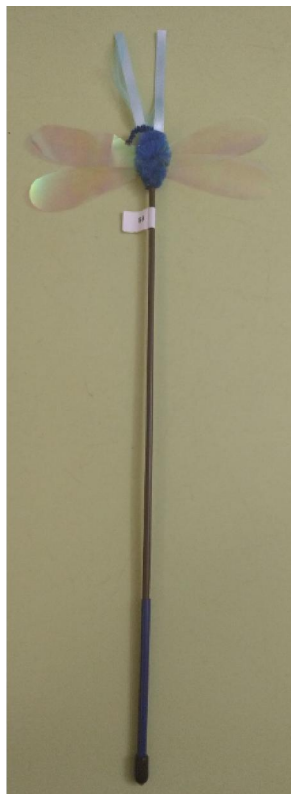

"Butterfly toy"